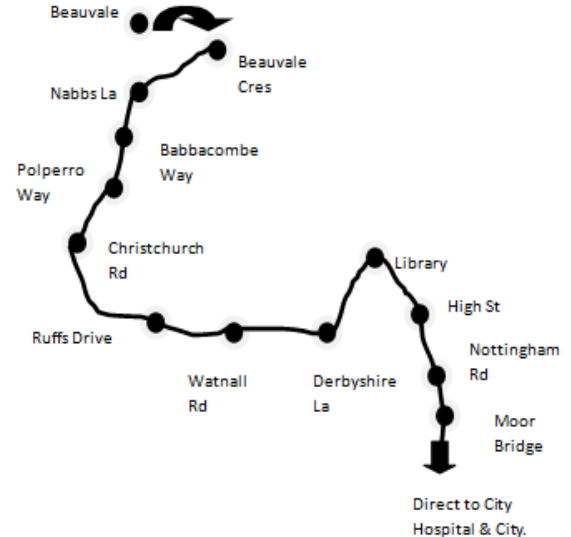

www.aotcoaches.com
08450 170 747